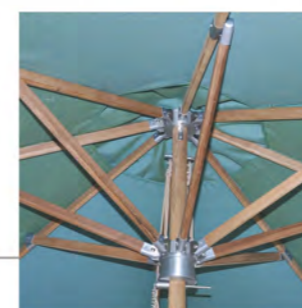

5260010

Round ϕ 300
 ϕ 350