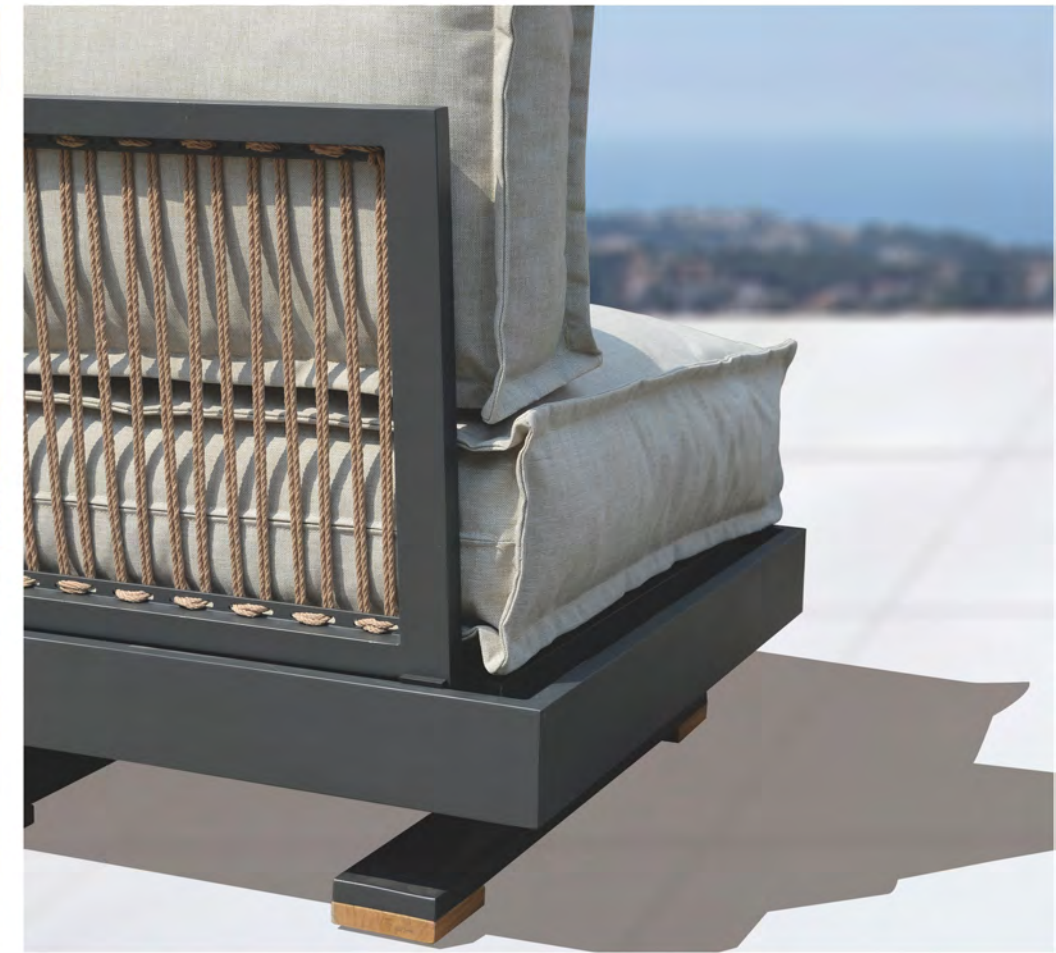

Magic

Magic is a collection that you can take it as a modular set, with multiple sections like armless lounge, one arm loveseat, sofa, lounge chair, coffee table, side table, etc..The backrest is woven by high UV solution mountaineering rope, and shipped in K/D structure to save space in container, also protect the furniture well during transportation. We also use teak as table top to makes this collection more elegant and special.

8-0290