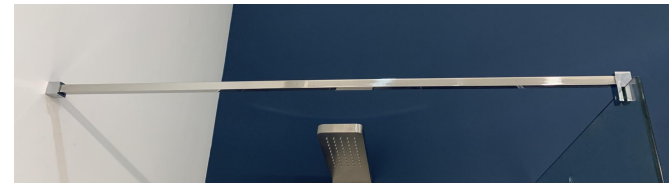

LUSSO Bath Release Your Mind

Item No.: LU01SS

-8/10mm full tempered glass,

-304SS profile ,

-304stainless steel hardwares

Item No.: LU02SS

- 8/10mm full tempered glass,
- 304SS profile ,
- 304stainless steel hardwares

Item No.: LU03SS

-8/10mm full tempered glass,
-304SS profile ,
-304stainless steel hardwares

Item No.: LU04SS

-8/10mm full tempered glass,
-304SS profile ,
-304stainless steel hardwares

Item No.: LU05MB

-8/10mm full tempered glass,
-304SS profile ,
-304stainless steel hardwares