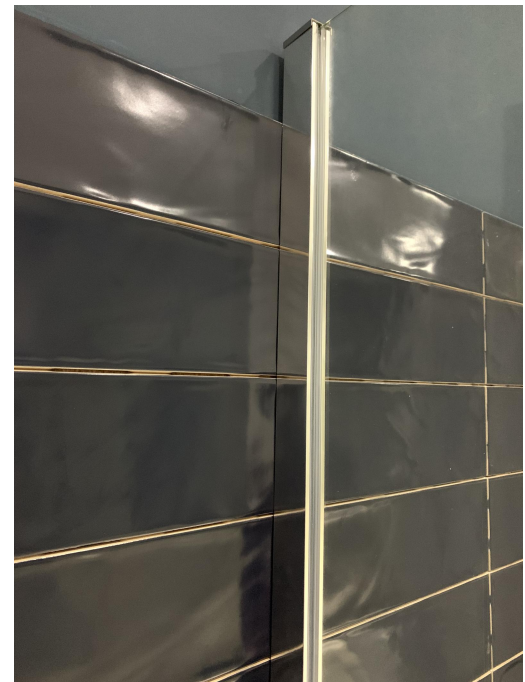

LUSSO Bath Release Your Mind

Item No.: LU01SS

-8/10mm full tempered glass,

-304SS profile ,

-304stainless steel hardwares

Item No.: LU02SS

- 8/10mm full tempered glass,
- 304SS profile ,
- 304stainless steel hardwares

Item No.: LU03SS

-8/10mm full tempered glass,
-304SS profile ,
-304stainless steel hardwares

Item No.: LU04SS

-8/10mm full tempered glass,
-304SS profile ,
-304stainless steel hardwares

Item No.: LU05MB

-8/10mm full tempered glass,
-304SS profile ,
-304stainless steel hardwares